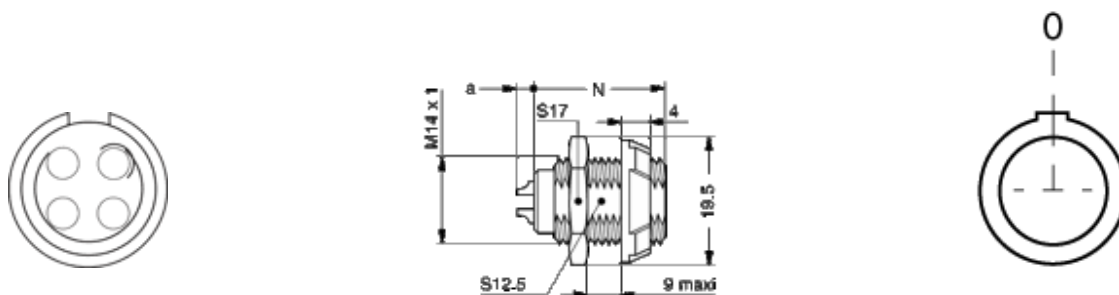

Environment

Technical domain	Energy and Industrial, Medical, Test and Measurement, Transportation, Aerospace and UAV
Environmental sealing (IP rating)	IP50
Endurance	> 5000 mating cycles
Temperature range	-50°C / +170°C
F ret (max)	150 N
F ret (min)	50 N
Steam sterilization	Fully sterilizable (Steam, Gamma, ETO) following our protocols and tests in line with ISO 11134 and IEC 60601-1 standards. For more details on sterilization methods and cycles, please contact us.

Cable fixation

Jacket cable outside diameter [mm]	1.00 - 12.60 mm

Drawings

Dimensions

	A	a	N
mm.	19.5	0-4.5	20.5-22.2
in.	0.77		

Recommended By Lemo

Accessories

Compatible cap [PBG.200.BMV](#)

Tools

Spanner [POB.186.GN](#)

<https://www.lemo.com/int_en/solutions/redel/redel-p-push-pull/pkg-m0-4sl-lg.html>

LEMO products and services are provided "as is". LEMO makes no warranties or representations with regard to LEMO product & services or use of them, express, implied or statutory, including for accuracy, completeness, or security. The user is fully responsible for his products and applications using LEMO components.