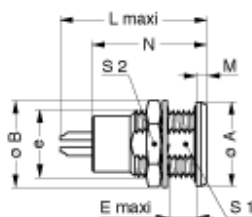

## Form & Material

Shell style / Model id	HG - Fixed socket, nut fixing, watertight or vacuumtight
Socket / Receptacle	Fixed Panel Front Mounted
Housing material	Brass (chrome plated [SAE AMS 2460]) shell and collet nut, nickel plated [SAE AMS QQ N 290] brass latch sleeve and mid pieces
Locking system	Push-pull
Keying	1 key (alpha=0, plug: male contacts, receptacle: female contacts)
Variant	Watertight unmated (connector to device)
Weight	6.64 g

## Dimensions

	<b>A</b>	<b>B</b>	<b>e</b>	<b>E</b>	<b>L</b>	<b>M</b>	<b>N</b>	<b>S1</b>	<b>S2</b>
mm.	15.5	16	M12x1.0	6	26	1.8	21.5	10.5	14
in.	0.61	0.63		0.24	1.02	0.07	0.85	0.41	0.55