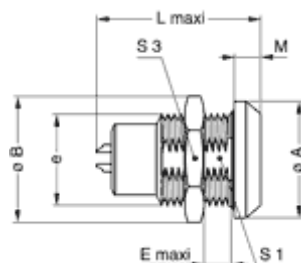

Form & Material

| | |
|------------------------|---|
| Shell style / Model id | HG - Fixed receptacle, nut fixing, watertight or vacuum-tight |
| Socket / Receptacle | Fixed Panel Front Mounted |
| Housing material | Brass (black chrome) shell and collet nut, nickel plated [SAE AMS QQ N 290] brass latch sleeve and mid pieces |
| Locking system | Push-pull |
| Keying | 1 key (alpha=0, plug: male contacts, receptacle: female contacts) |
| Variant | Watertight unmated (connector to device) |
| Weight | 12.61 g |

Cable fixation

| | |
|------------------------------------|-----------------|
| Jacket cable outside diameter [mm] | 1.00 - 12.60 mm |
|------------------------------------|-----------------|

Drawings

Dimensions

| | S3 | A | B | e | E | L | M | S1 |
|-----|-----------|----------|----------|----------|----------|----------|----------|-----------|
| mm. | 17 | 18 | 19.5 | M14x1.0 | 5.5 | 21.7 | 4 | 12.5 |
| in. | 0.67 | 0.71 | 0.77 | | 0.22 | 0.85 | 0.16 | 0.49 |