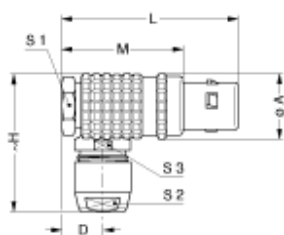

Form & Material

Shell style / Model id	FU - Elbow plug(90°), with cable collet
Plug	Elbow
Housing material	Brass (chrome plated [SAE AMS 2460]) shell and collet nut, nickel plated [SAE AMS QQ N 290] brass latch sleeve and mid pieces
Locking system	Push-pull
Keying	5 keys (alpha=95, beta=115, gamma=20, delta=30, plug: male contacts, receptacle: female contacts)
Variant	Nut for fitting a bend relief
Weight	41.74 g

Cable fixation

Cable termination protection	For cable bend relief
Fixation type	Cable collet
Jacket cable outside diameter [mm]	7.30 - 8.20 mm

Drawings

Dimensions

	A	L	M	H	S1	S2	S3
mm.	16.5	41.6	29.6	35.5	14	12	13
in.	0.65	1.64	1.17	1.4	0.55	0.47	0.51