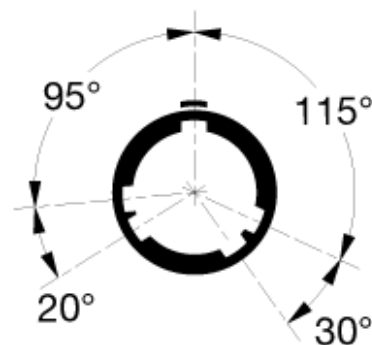

Environment

Technical domain	Audio Video, Energy and Industrial, Medical, Semiconductor, Specialties and Other, Test and Measurement, Transportation, Aerospace and UAV
Environmental protection (IP rating)	IP50
Minimal temperature	-55°C / +250°C
Climatical Category	50/175/21
Humidity (max)	<=95% [at 60 deg C /140 F]
Shielding (min)	75 dB (10 MHz)
Shielding (min)	40 dB (1 GHz)
Shock Resistance	100 g [6 ms]
Vibration	15 g [10 Hz - 2000 Hz]
Salt Spray Corrosion	>1000 hr

Cable fixation

Cable termination protection	For cable bend relief
Fixation type	Cable collet
Jacket cable outside diameter [mm]	7.30 - 8.20 mm

Drawings

Dimensions

	A	L	M	H	S1	S2	S3
mm.	16.5	41.6	29.6	35.5	14	12	13
in.	0.65	1.64	1.17	1.4	0.55	0.47	0.51

<https://www.lemo.com/int_en/solutions/originals/b-indoor-keyed/fur-2b-316-clad82z.html>

LEMO products and services are provided "as is". LEMO makes no warranties or representations with regard to LEMO product & services or use of them, express, implied or statutory, including for accuracy, completeness, or security. The user is fully responsible for his products and applications using LEMO components.