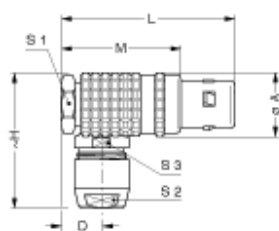

Form & Material

Shell style / Model id	FH - Elbow plug, cable collet
Plug	Elbow
Housing material	Brass (chrome plated [SAE AMS 2460]) shell and collet nut, nickel plated [SAE AMS QQ N 290] brass latch sleeve and mid pieces
Locking system	Push-pull
Keying	2 keys (alpha=52.5, plug: female contacts, receptacle: male contacts)
Weight	68.83 g

Cable fixation

Cable termination protection	Standard back nut (no additional protection)
Fixation type	Cable collet
Jacket cable outside diameter [mm]	10.80 - 11.90 mm

Drawings

Dimensions

	A	D	H	L	M	S1	S2	S3
mm.	19	10	37	50	35	17	14	15
in.	0.75	0.39	1.46	1.97	1.38	0.67	0.55	0.59