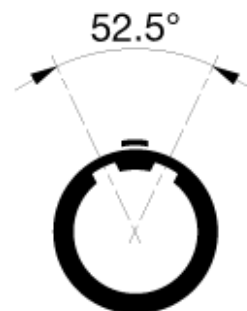

Environment

Technical domain	Audio Video, Energy and Industrial, Medical, Semiconductor, Specialties and Other, Test and Measurement, Transportation, Aerospace and UAV
Environmental protection (IP rating)	IP50
Minimal temperature	-55°C / +250°C
Climatical Category	50/175/21
Humidity (max)	<=95% [at 60 deg C /140 F]
Shielding (min)	75 dB (10 MHz)
Shielding (min)	40 dB (1 GHz)
Shock Resistance	100 g [6 ms]
Vibration	15 g [10 Hz - 2000 Hz]
Salt Spray Corrosion	>1000 hr

Cable fixation

Cable termination protection	Standard back nut (no additional protection)
Fixation type	Cable collet
Jacket cable outside diameter [mm]	10.80 - 11.90 mm

Drawings

Dimensions

	A	D	H	L	M	S1	S2	S3
mm.	19	10	37	50	35	17	14	15
in.	0.75	0.39	1.46	1.97	1.38	0.67	0.55	0.59

<https://www.lemo.com/int_en/solutions/originals/b-indoor-keyed/fhk-3b-330-cymd12.html>

LEMO products and services are provided "as is". LEMO makes no warranties or representations with regard to LEMO product & services or use of them, express, implied or statutory, including for accuracy, completeness, or security. The user is fully responsible for his products and applications using LEMO components.