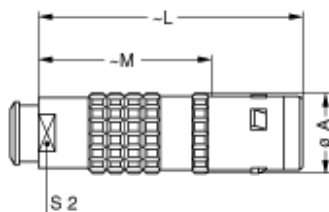

Environment

Technical domain	Audio Video, Energy and Industrial, Medical, Test and Measurement
Environmental protection (IP rating)	IP68
Minimal temperature	-55°C / +200°C
Climatical Category	50/175/21
Humidity (max)	<=95% [at 60 deg C /140 F]
Shielding (min)	95 dB (10 MHz)
Shielding (min)	80 dB (1 GHz)
Shock Resistance	100 g [6 ms]
Vibration	15 g [10 Hz - 2000 Hz]
Salt Spray Corrosion	>1000 hr

Cable fixation

Cable termination protection	For cable bend relief
Fixation type	Cable collet
Jacket cable outside diameter [mm]	5.10 - 5.50 mm

Drawings

Dimensions

	M	A	S2	L
mm.	28	13	9	42
in.	1.1	0.51	0.35	1.65

<https://www.lemo.com/int_en/solutions/originals/k-outdoor-keyed/fgl-1k-303-cllc55z.html>

LEMO products and services are provided "as is". LEMO makes no warranties or representations with regard to LEMO product & services or use of them, express, implied or statutory, including for accuracy, completeness, or security. The user is fully responsible for his products and applications using LEMO components.