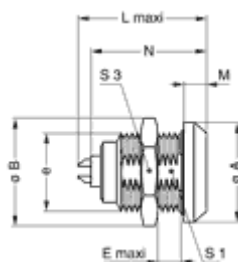

Form & Material

Shell style / Model id	EG - Fixed receptacle, nut fixing
Socket / Receptacle	Fixed Panel Front Mounted
Housing material	Brass (chrome plated [SAE AMS 2460]) shell, collet nut and latch sleeve, nickel plated [SAE AMS QQ N 290] brass mid pieces
Locking system	Push-pull
Keying	1 key (alpha=0, plug: male contacts, receptacle: female contacts)
Weight	68.45 g

Cable fixation

Jacket cable outside diameter [mm]	2.00 - 22.60 mm
------------------------------------	-----------------

https://www.lemo.com/int_en/solutions/originals/k-outdoor-keyed/egg-3k-302-cym.html

Drawings

Dimensions

	e	E	L	M	N	S1	S3	A	B
mm.	M24x1.0	11	36.2	6	33.6	22.5	30	31	34.5
in.		0.43	1.43	0.24	1.32	0.89	1.18	1.22	1.36

Recommended By Lemo

Accessories

Replacement contact [EGG.3B.680.ZZM](#)

Tools