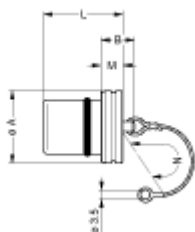

Technical details

Form & Material

Shell style / Model id	BRE - Cap for receptacle
Housing material	Brass (nickel plated [SAE AMS QQ N 290]) shell, collet nut, latch sleeve and mid pieces
Keying	No keying
Colour	Grey
Weight	17.32 g

Environment

Technical domain	Audio Video, Energy and Industrial, Medical, Test and Measurement
Environmental sealing (IP rating)	IP68
Temperature range	-50°C / +135°C
Climatical Category	50/175/21
Humidity (max)	<=95% [at 60 deg C /140 F]
Shock Resistance	100 g [6 ms]
Vibration	15 g [10 Hz - 2000 Hz]
Salt Spray Corrosion	>144 hr

Drawings

No keying

Dimensions

	A	B	L	M	N
mm.	17	12	20	6	85
in.	0.67	0.47	0.79	0.24	3.35

<https://www.lemo.com/int_en/solutions/originals/k-outdoor-keyed/bre-1k-200-nas.html>

LEMO products and services are provided "as is". LEMO makes no warranties or representations with regard to LEMO product & services or use of them, express, implied or statutory, including for accuracy, completeness, or security. The user is fully responsible for his products and applications using LEMO components.