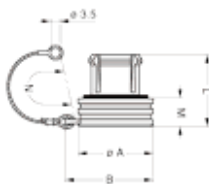

Summary

[Request a quote](#)

[Catalog](#)

Technical details

Form & Material

Shell style / Model id	BRA - Cap for receptacle
Keying	No keying
Weight	0.45 g

Environment

Environmental protection (IP rating)	IP61
--------------------------------------	------

Drawings

No keying

https://www.lemo.com/int_en/bra-00-200-pcsg.html

LEMO products and services are provided "as is". LEMO makes no warranties or representations with regard to LEMO product & services or use of them, express, implied or statutory, including for accuracy, completeness, or security. The user is fully responsible for his products and applications using LEMO components.

Dimensions

	A	B	L	M	N
mm.	7.5	9.8	9	3.5	60
in.	0.3	0.39	0.35	0.14	2.36

https://www.lemo.com/int_en/bra-00-200-pcsg.html

LEMO products and services are provided "as is". LEMO makes no warranties or representations with regard to LEMO product & services or use of them, express, implied or statutory, including for accuracy, completeness, or security. The user is fully responsible for his products and applications using LEMO components.