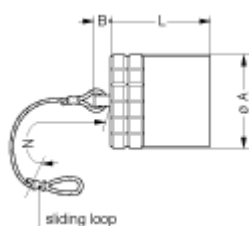

Technical details

Form & Material

Shell style / Model id	BFL - Cap for plug (L key)
Housing material	Brass (nickel plated [SAE AMS QQ N 290]) shell, collet nut, latch sleeve and mid pieces
Keying	2 keys (gamma=75, plug: female contacts, receptacle: male contacts)
Colour	Grey
Weight	10.99 g

Drawings

Dimensions

	A	B	L	N
mm.	16	6	15.5	85
in.	0.63	0.24	0.61	3.35

https://www.lemo.com/int_en/solutions/originals/k-outdoor-keyed/bfl-1k-100-nas.html

LEMO products and services are provided "as is". LEMO makes no warranties or representations with regard to LEMO product & services or use of them, express, implied or statutory, including for accuracy, completeness, or security. The user is fully responsible for his products and applications using LEMO components.