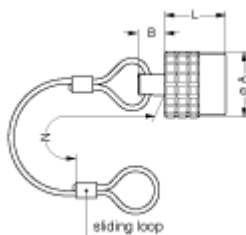

Technical details

Form & Material

Shell style / Model id	BFG - Blanking cap for plugs
Housing material	Brass (chrome plated [SAE AMS 2460]) shell and collet nut, nickel plated [SAE AMS QQ N 290] brass latch sleeve and mid pieces
Keying	G: 1 key (alpha=0, plug: male contacts, receptacle: female contacts)
Colour	Grey
Weight	7.76 g

Drawings

Dimensions

	A	B	L	N
mm.	15	6	13.8	85
in.	0.59	0.24	0.54	3.35

https://www.lemo.com/int_en/solutions/originals/t-outdoor-keyed/bfg-2t-100-cas.html

LEMO products and services are provided "as is". LEMO makes no warranties or representations with regard to LEMO product & services or use of them, express, implied or statutory, including for accuracy, completeness, or security. The user is fully responsible for his products and applications using LEMO components.