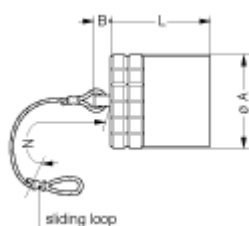

Technical details

Form & Material

Shell style / Model id	BFA - Cap for plug (A key)
Housing material	Brass (nickel plated [SAE AMS QQ N 290]) shell, collet nut, latch sleeve and mid pieces
Keying	2 keys (alpha=30, plug: male contacts, receptacle: female contacts)
Colour	Grey
Weight	33.27 g

Environment

Technical domain	Audio Video, Energy and Industrial, Medical, Test and Measurement
Environmental sealing (IP rating)	IP68
Temperature range	-50°C / +135°C
Climatical Category	50/175/21
Humidity (max)	<=95% [at 60 deg C /140 F]
Shock Resistance	100 g [6 ms]
Vibration	15 g [10 Hz - 2000 Hz]
Salt Spray Corrosion	>144 hr

Drawings

Dimensions

	A	B	L	N
mm.	23	6	22	120
in.	0.91	0.24	0.87	4.72

<https://www.lemo.com/int_en/solutions/originals/k-outdoor-keyed/bfa-3k-100-nas.html>

LEMO products and services are provided "as is". LEMO makes no warranties or representations with regard to LEMO product & services or use of them, express, implied or statutory, including for accuracy, completeness, or security. The user is fully responsible for his products and applications using LEMO components.