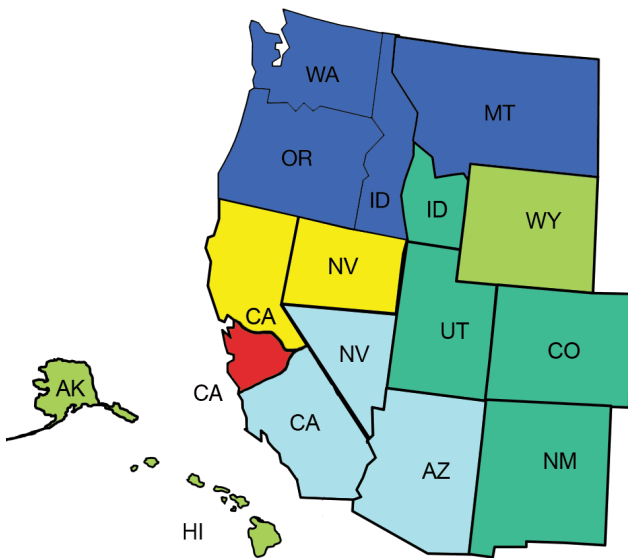

LEMO USA SALES CONTACT LIST

WEST & ROCKY MOUNTAINS

- **Territory Account Manager - Mike Kemper**
  503-799-2887 mkemper@lemo.com
- **Territory Account Manager - Bill Mogensen**
  707-537-5433 bmogensen@lemo.com
- **Trembly Associates**
  505-266-8616
- **English Technical Sales**
  949-305-8181
- **LEMO USA Direct**
  800-444-5366