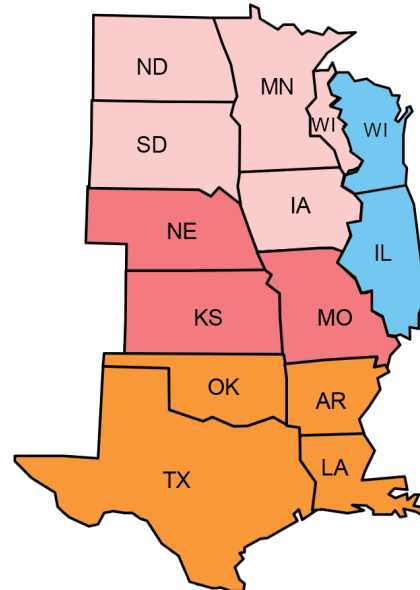

EAST REGION

-  **Territory Account Manager - Marilyn Delcotto**
707-206-4524 mdelcotto@lemo.com
-  **Crowley & Associates**
603-673-7050
-  **Territory Account Manager - Christopher Mousel**
813-508-0149 cmousel@lemo.com
-  **Territory Account Manager - Christopher Mousel**
813-508-0149 cmousel@lemo.com
-  **Puerto Rico - Jessica Valencia**
707-206-3775 jvalencia@lemo.com