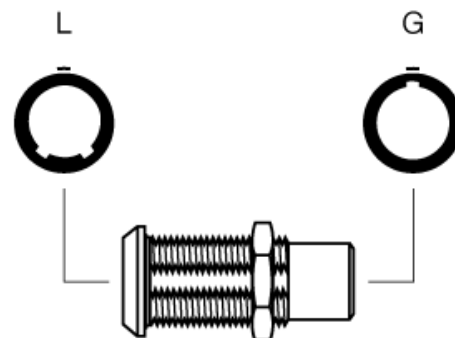

## Form & Material

Shell style / Model id	SLG - Fixed coupler, nut fixing, key (G) or keys (L) at the flange end, and key (G) or keys (C or L) at the other end, watertight or vacuumtight
Housing material	Stainless steel shell, collet nut and latch sleeve, nickel plated [SAE AMS QQ N 290] brass mid pieces
Locking system	Push-pull
Keying	Front side: 2 key (gamma=75, male) , Other side: 1 key (alpha=0, female)
Variant	PVE : Potted, vaccum-tested, EPDM
Weight	583.84 g

## Dimensions

	<b>A</b>	<b>B</b>	<b>e</b>	<b>E</b>	<b>L</b>	<b>M</b>	<b>S1</b>
mm.	55	54	M45x1.5	58	88	9	42.5
in.	2.17	2.13		2.28	3.46	0.35	1.67

[https://www.lemo.com/int\\_en/solutions/originals/k-outdoor-keyed/slg-5k-314-tlapve.html](https://www.lemo.com/int_en/solutions/originals/k-outdoor-keyed/slg-5k-314-tlapve.html)