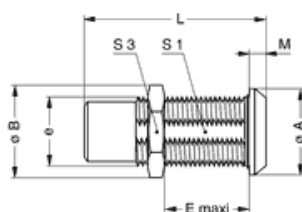

Drawings

Dimensions

	A	B	e	E	L	M	S1
mm.	55	54	M45x1.5	58	88	9	42.5
in.	2.17	2.13		2.28	3.46	0.35	1.67

<https://www.lemo.com/int_en/solutions/originals/k-outdoor-keyed/slg-5k-314-tlapve.html>

LEMO products and services are provided "as is". LEMO makes no warranties or representations with regard to LEMO product & services or use of them, express, implied or statutory, including for accuracy, completeness, or security. The user is fully responsible for his products and applications using LEMO components.