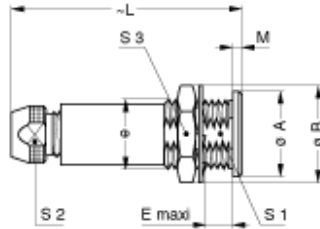

## Form & Material

Shell style / Model id	PSA - Fixed receptacle, nut fixing, cable collet
Socket / Receptacle	Fixed Panel Front Mounted
Housing material	Brass (chrome plated [SAE AMS 2460]) shell and collet nut, nickel plated [SAE AMS QQ N 290] brass latch sleeve and mid pieces
Locking system	Push-pull
Keying	Hermaphroditic keying (half moon insert) with female pin 1

## Cable fixation

Cable termination protection	Standard back nut (no additional protection)
Fixation type	Cable collet
Jacket cable outside diameter [mm]	3.30 - 4.20 mm

## Dimensions

	A	B	e	E	L	M	S1	S2	S3	C
mm.	18	19.5	M15x1.0	8.5	50	1.8	13.5	11	17	8.5
in.	0.71	0.77		0.33	1.97	0.07	0.53	0.43	0.67	0.33