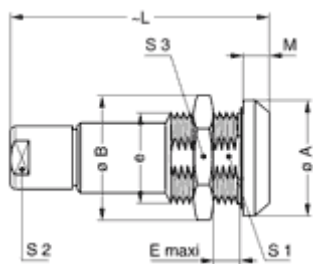

Drawings

Dimensions

	A	B	e	E	L	M	S1	S2
mm.	55	54	M45x1.5	15	98	9	42.5	30
in.	2.17	2.13		0.59	3.86	0.35	1.67	1.18

<https://www.lemo.com/int_en/solutions/originals/k-outdoor-keyed/pkg-5k-254-clmc220.html>

LEMO products and services are provided "as is". LEMO makes no warranties or representations with regard to LEMO product & services or use of them, express, implied or statutory, including for accuracy, completeness, or security. The user is fully responsible for his products and applications using LEMO components.