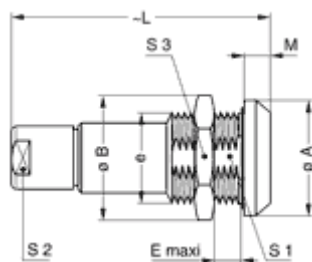

Environment

Technical domain	Audio Video, Energy and Industrial, Medical, Test and Measurement
Environmental sealing (IP rating)	IP68
Endurance	5000 mating cycles
Temperature range	-55°C / +200°C
Climatical Category	50/175/21
Humidity (max)	<=95% [at 60 deg C /140 F]
Shielding (min)	95 dB (10 MHz)
Shielding (min)	80 dB (1 GHz)
Shock Resistance	100 g [6 ms]
Vibration	15 g [10 Hz - 2000 Hz]
Salt Spray Corrosion	>1000 hr

Cable fixation

Cable termination protection	Standard back nut (no additional protection)
Fixation type	Cable collet
Jacket cable outside diameter [mm]	9.60 - 10.50 mm

Drawings

Dimensions

	A	B	e	E	L	M	S1	S2	S3
mm.	37	40.5	M30x1.0	9	75.5	6.5	28.5	19	36
in.	1.46	1.59		0.35	2.97	0.26	1.12	0.75	1.42

<https://www.lemo.com/int_en/solutions/originals/k-outdoor-keyed/pkg-4k-306-cllc10.html>

LEMO products and services are provided "as is". LEMO makes no warranties or representations with regard to LEMO product & services or use of them, express, implied or statutory, including for accuracy, completeness, or security. The user is fully responsible for his products and applications using LEMO components.