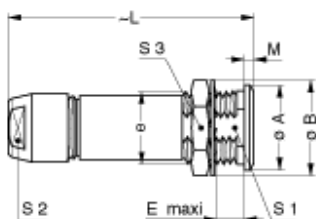

Form & Material

Shell style / Model id	PK - Fixed receptacle, nut fixing, cable collet
Socket / Receptacle	Fixed Panel Front Mounted
Housing material	Brass (chrome plated [SAE AMS 2460]) shell and collet nut, nickel plated [SAE AMS QQ N 290] brass latch sleeve and mid pieces
Locking system	Push-pull
Keying	G: 1 key (alpha=0, plug: male contacts, receptacle: female contacts)
Colour	Grey
Weight	29.42 g

Cable fixation

Cable termination protection	Standard back nut (no additional protection)
Fixation type	Cable collet
Jacket cable outside diameter [mm]	6.30 - 7.20 mm

Drawings

Dimensions

	L	M	S1	S2	S3	E	A	B	e
mm.	47	1.8	13.5	12	17	8.5	18	19.2	M15x1.0
in.	1.85	0.07	0.53	0.47	0.67	0.33	0.71	0.76	