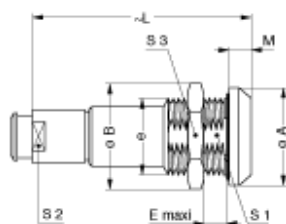

Environment

Technical domain	Audio Video, Energy and Industrial, Medical, Test and Measurement
Environmental sealing (IP rating)	IP68
Endurance	5000 mating cycles
Temperature range	-55°C / +200°C
Climatical Category	50/175/21
Humidity (max)	<=95% [at 60 deg C /140 F]
Shielding (min)	95 dB (10 MHz)
Shielding (min)	80 dB (1 GHz)
Shock Resistance	100 g [6 ms]
Vibration	15 g [10 Hz - 2000 Hz]
Salt Spray Corrosion	>1000 hr

Cable fixation

Cable termination protection	For cable bend relief
Fixation type	Cable collet
Jacket cable outside diameter [mm]	6.10 - 6.50 mm

Drawings

Dimensions

	A	B	e	E	L	M	S1	S2	S3
mm.	20	21.5	M16x1.0	9.5	46.2	4.5	14.5	9	19
in.	0.79	0.85		0.37	1.82	0.18	0.57	0.35	0.75

<https://www.lemo.com/int_en/solutions/originals/k-outdoor-keyed/pka-1k-304-cymc65z.html>

LEMO products and services are provided "as is". LEMO makes no warranties or representations with regard to LEMO product & services or use of them, express, implied or statutory, including for accuracy, completeness, or security. The user is fully responsible for his products and applications using LEMO components.