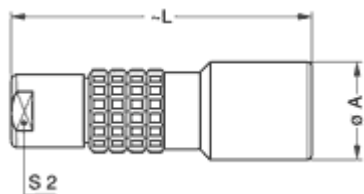

Drawings

Dimensions

	L	A	S2
mm.	95	42	32
in.	3.74	1.65	1.26

<https://www.lemo.com/int_en/solutions/originals/k-outdoor-keyed/phg-5k-956-clyt21.html>

LEMO products and services are provided "as is". LEMO makes no warranties or representations with regard to LEMO product & services or use of them, express, implied or statutory, including for accuracy, completeness, or security. The user is fully responsible for his products and applications using LEMO components.