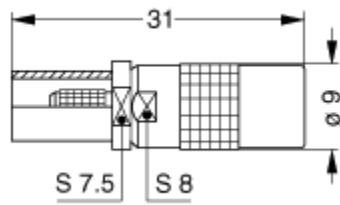

Form & Material

Shell style / Model id	PCS - Straight receptacle, cable crimping
Socket / Receptacle	Free
Housing material	Brass (nickel plated [SAE AMS QQ N 290]) shell, collet nut, latch sleeve and mid pieces
Locking system	Push-pull
Keying	3 keys (alpha=42, gamma=30, plug: male contacts, receptacle: female contacts)
Colour	Grey
Weight	6.28 g

Environment

Environmental sealing (IP rating)	IP50
Endurance	5000 mating cycles
Salt Spray Corrosion	>144 hr

Cable fixation

Cable termination protection	Standard back nut (no additional protection)
Fixation type	Crimp
Jacket cable outside diameter [mm]	4.40 - 5.10 mm

Dimensions

	A	L	S1	S2
mm.	9	31	8	7.5
in.	0.35	1.22	0.31	0.3

Cables

Cable PartNumber	Material	Colour	Cable image
158480	PUR	Black	
158490	PVC	Black	
CCX.50.088.292495N	PVC	Black	
CCX.50.RG5.8CU50N	PVC	Black	