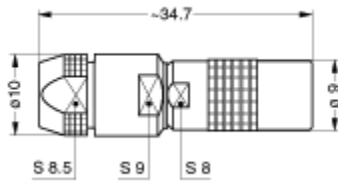

Form & Material

Shell style / Model id	PCA - Straight receptacle with cable collet
Socket / Receptacle	Free
Housing material	Brass (chrome plated [SAE AMS 2460]) shell and collet nut, nickel plated [SAE AMS QQ N 290] brass latch sleeve and mid pieces
Locking system	Push-pull
Keying	3 keys (alpha=42, gamma=30, plug: male contacts, receptacle: female contacts)
Colour	Grey
Weight	6.93 g

Environment

Environmental sealing (IP rating)	IP50
Endurance	5000 mating cycles
Salt Spray Corrosion	>1000 hr

Cable fixation

Cable termination protection	Standard back nut (no additional protection)
Fixation type	Cable collet
Jacket cable outside diameter [mm]	4.00 - 5.10 mm

Dimensions

	A	B	L	S2	S3	S1
mm.	9	10	35	8.5	9	8
in.	0.35	0.39	1.38	0.33	0.35	0.31

Cables

Cable PartNumber	Material	Colour	Cable image
158480	PUR	Black	
158490	PVC	Black	
CCX.50.088.292495N	PVC	Black	
CCX.50.RG5.8CU50N	PVC	Black	