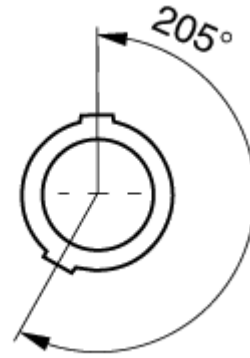

Drawings

Cables

Cable PartNumber	Material	Colour	Cable image
12050	PVC	Black	

<https://www.lemo.com/int_en/solutions/redel/redel-p-push-pull/paj-m1-2tl-1c52n.html>

LEMO products and services are provided "as is". LEMO makes no warranties or representations with regard to LEMO product & services or use of them, express, implied or statutory, including for accuracy, completeness, or security. The user is fully responsible for his products and applications using LEMO components.