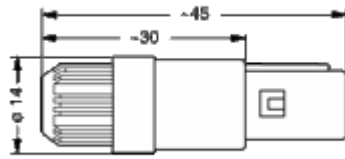

Drawings

Cables

Cable PartNumber	Material	Colour	Cable image
12050	PVC	Black	

<https://www.lemo.com/int_en/solutions/redel/redel-p-push-pull/paj-m1-2tl-1c52n.html>

LEMO products and services are provided "as is". LEMO makes no warranties or representations with regard to LEMO product & services or use of them, express, implied or statutory, including for accuracy, completeness, or security. The user is fully responsible for his products and applications using LEMO components.