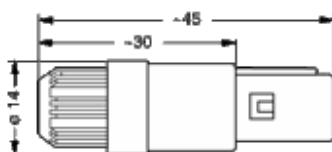

Environment

Technical domain	Energy and Industrial, Medical, Test and Measurement, Transportation, Aerospace and UAV
Environmental protection (IP rating)	IP50
Minimal temperature	-50°C / +150°C
F ret (max)	150 N
F ret (min)	50 N
Steam sterilization	> 100 times (with potting on rear connection)

Cable fixation

Cable termination protection	Standard back nut (no additional protection)
Fixation type	Cable collet
Jacket cable outside diameter [mm]	5.30 - 6.50 mm

Drawings

Recommended By Lemo

Accessories

Tools

Cables

Cable PartNumber	Material	Colour	Cable image
270250	PVC	Grey	

<https://www.lemo.com/int_en/solutions/redel/redel-p-push-pull/pag-m0-7gl-ac65g.html>

LEMO products and services are provided "as is". LEMO makes no warranties or representations with regard to LEMO product & services or use of them, express, implied or statutory, including for accuracy, completeness, or security. The user is fully responsible for his products and applications using LEMO components.