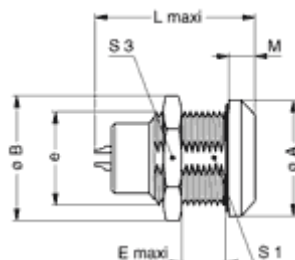

Form & Material

Shell style / Model id	HGP - Fixed receptacle, nut fixing, watertight or vacuum-tight
Socket / Receptacle	Fixed Panel Front Mounted
Housing material	Stainless steel shell, collet nut and latch sleeve, nickel plated [SAE AMS QQ N 290] brass mid pieces
Locking system	Push-pull
Keying	Hermaphroditic keying (half moon insert) with female pin 1
Variant	Watertight / Vacuum-tested unmated (connector to device)
Weight	116.07 g

Cable fixation

Jacket cable outside diameter [mm]	4.80 - 28.60 mm
------------------------------------	-----------------

Drawings

Dimensions

	M	A	B	e	E	L	S3	S1
mm.	6.5	37	41.5	M30x1.0	17.5	43	36	28.5
in.	0.26	1.46	1.63		0.69	1.69	1.42	1.12