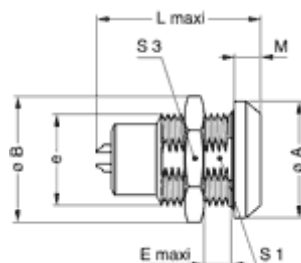

Form & Material

Shell style / Model id	HG - Fixed receptacle, nut fixing, watertight or vacuum-tight, special potting
Socket / Receptacle	Fixed Panel Front Mounted
Housing material	Brass (chrome plated [SAE AMS 2460]) shell, collet nut and latch sleeve, nickel plated [SAE AMS QQ N 290] brass mid pieces
Locking system	Push-pull
Keying	1 key (alpha=0, plug: male contacts, receptacle: female contacts)
Variant	Watertight / Vacuum-tested unmated (connector to device), special potting

Cable fixation

Jacket cable outside diameter [mm]	1.00 - 12.60 mm
------------------------------------	-----------------

Drawings

Dimensions

	S3	A	B	e	E	L	M	S1
mm.	17	18	19.5	M14x1.0	5.5	21.7	4	12.5
in.	0.67	0.71	0.77		0.22	0.85	0.16	0.49