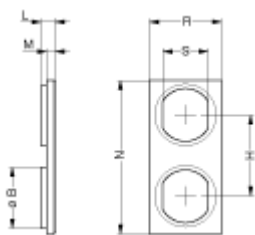

Image for illustrative purpose only

Summary

[Request a quote](#)

Size	0S
Series	S - Indoor Stepped Insert

https://www.lemo.com/int_en/solutions/originals/s-indoor-stepped-insert/grc-0s-260-hb.html

LEMO products and services are provided "as is". LEMO makes no warranties or representations with regard to LEMO product & services or use of them, express, implied or statutory, including for accuracy, completeness, or security. The user is fully responsible for his products and applications using LEMO components.

Technical details

Form & Material

Shell style / Model id	GRC - Double panel washers
Housing material	Polyamide, white
Keying	No keying
Weight	0.41 g

Environment

Technical domain	Audio Video, Energy and Industrial, Semiconductor, Test and Measurement
Environmental sealing (IP rating)	No IP rating
Temperature range	-40°C / +90°C
Climatical Category	50/175/21
Humidity (max)	<=95% [at 60 deg C /140 F]
Shielding (min)	75 dB (10 MHz)
Shielding (min)	40 dB (1 GHz)
Shock Resistance	100 g [6 ms]
Vibration	15 g [10 Hz - 2000 Hz]

Drawings

No keying

Dimensions

	B	H	L	M	N	R	S
mm.	10.9	14	2.5	1.5	26.5	12.5	8.3
in.	0.43	0.55	0.1	0.06	1.04	0.49	0.33

https://www.lemo.com/int_en/solutions/originals/s-indoor-stepped-insert/grc-0s-260-hb.html