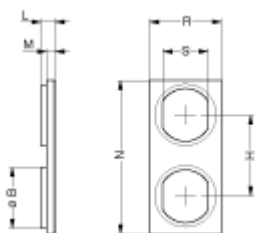

Image for illustrative purpose only

Summary

[Request a quote](#)

Size	0S
Series	S - Indoor Stepped Insert

https://www.lemo.com/int_en/solutions/originals/s-indoor-stepped-insert/grc-0s-260-ha.html

LEMO products and services are provided "as is". LEMO makes no warranties or representations with regard to LEMO product & services or use of them, express, implied or statutory, including for accuracy, completeness, or security. The user is fully responsible for his products and applications using LEMO components.

Technical details

Form & Material

Shell style / Model id	GRC - Double panel washers
Housing material	Polyamide, blue
Keying	No keying
Weight	0.43 g

Environment

Technical domain	Audio Video, Energy and Industrial, Semiconductor, Test and Measurement
Environmental sealing (IP rating)	No IP rating
Temperature range	-40°C / +90°C
Climatical Category	50/175/21
Humidity (max)	<=95% [at 60 deg C /140 F]
Shielding (min)	75 dB (10 MHz)
Shielding (min)	40 dB (1 GHz)
Shock Resistance	100 g [6 ms]
Vibration	15 g [10 Hz - 2000 Hz]

Drawings

No keying

Dimensions

	B	H	L	M	N	R	S
mm.	10.9	14	2.5	1.5	26.5	12.5	8.3
in.	0.43	0.55	0.1	0.06	1.04	0.49	0.33

https://www.lemo.com/int_en/solutions/originals/s-indoor-stepped-insert/grc-0s-260-ha.html