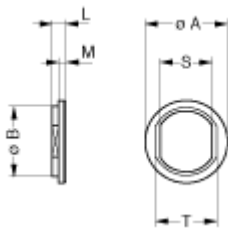

Technical details

Form & Material

Shell style / Model id	GRA - Insulating washer
Housing material	Polyamide, brown
Keying	No keying
Weight	0.08 g

Environment

Technical domain	Audio Video, Energy and Industrial, Semiconductor, Test and Measurement
Environmental sealing (IP rating)	No IP rating
Temperature range	-40°C / +90°C
Climatical Category	50/175/21
Humidity (max)	<=95% [at 60 deg C /140 F]
Shielding (min)	75 dB (10 MHz)
Shielding (min)	40 dB (1 GHz)
Shock Resistance	100 g [6 ms]
Vibration	15 g [10 Hz - 2000 Hz]

Drawings

No keying

Dimensions

	A	B	L	M	S	T
mm.	12	10.8	1.8	1	8.3	9.9
in.	0.47	0.43	0.07	0.04	0.33	0.39

<https://www.lemo.com/int_en/solutions/originals/s-indoor-stepped-insert/gra-0s-269-gm.html>

LEMO products and services are provided "as is". LEMO makes no warranties or representations with regard to LEMO product & services or use of them, express, implied or statutory, including for accuracy, completeness, or security. The user is fully responsible for his products and applications using LEMO components.