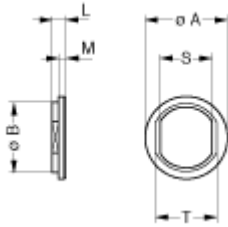

Technical details

Form & Material

Shell style / Model id	GRA - Insulating washer
Housing material	Polyamide, green
Keying	No keying
Weight	0.06 g

Environment

Environmental sealing (IP rating)	No IP rating
Temperature range	-40°C / +90°C

Drawings

No keying

Dimensions

	A	B	L	M	S	T
mm.	10	8.8	1.8	1	6.4	8
in.	0.39	0.35	0.07	0.04	0.25	0.31

https://www.lemo.com/int_en/gra-00-269-gv.html

LEMO products and services are provided "as is". LEMO makes no warranties or representations with regard to LEMO product & services or use of them, express, implied or statutory, including for accuracy, completeness, or security. The user is fully responsible for his products and applications using LEMO components.