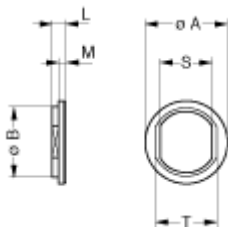

Drawings

No keying

<https://www.lemo.com/int_en/gra-00-269-gv.html>

LEMO products and services are provided "as is". LEMO makes no warranties or representations with regard to LEMO product & services or use of them, express, implied or statutory, including for accuracy, completeness, or security. The user is fully responsible for his products and applications using LEMO components.