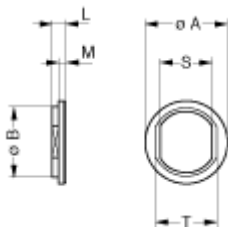

Summary

[Request a quote](#)

[Catalog](#)

Technical details

Form & Material

Shell style / Model id	GRA - Insulating washer
Housing material	Polyamide, black
Keying	No keying
Weight	0.06 g

Environment

Environmental protection (IP rating)	No IP rating
--------------------------------------	--------------

Drawings

No keying

https://www.lemo.com/int_en/gra-00-269-gn.html

LEMO products and services are provided "as is". LEMO makes no warranties or representations with regard to LEMO product & services or use of them, express, implied or statutory, including for accuracy, completeness, or security. The user is fully responsible for his products and applications using LEMO components.

Dimensions

	A	B	L	M	S	T
mm.	10	8.8	1.8	1	6.4	8
in.	0.39	0.35	0.07	0.04	0.25	0.31

https://www.lemo.com/int_en/gra-00-269-gn.html

LEMO products and services are provided "as is". LEMO makes no warranties or representations with regard to LEMO product & services or use of them, express, implied or statutory, including for accuracy, completeness, or security. The user is fully responsible for his products and applications using LEMO components.