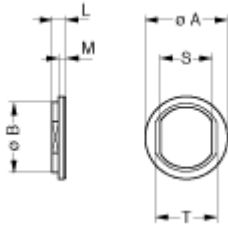

Technical details

Form & Material

Shell style / Model id	GRA - Insulating washer
Housing material	Polyamide, brown
Keying	No keying
Weight	0.06 g

Environment

Environmental sealing (IP rating)	No IP rating
Temperature range	-40°C / +90°C

Drawings

No keying

Dimensions

	A	B	L	M	S	T
mm.	10	8.8	1.8	1	6.4	8
in.	0.39	0.35	0.07	0.04	0.25	0.31

https://www.lemo.com/int_en/gra-00-269-gm.html

LEMO products and services are provided "as is". LEMO makes no warranties or representations with regard to LEMO product & services or use of them, express, implied or statutory, including for accuracy, completeness, or security. The user is fully responsible for his products and applications using LEMO components.