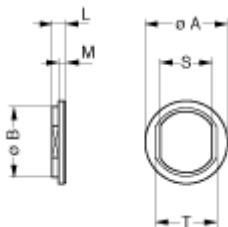

Summary

[Request a quote](#)

[Catalog](#)

Technical details

Form & Material

Shell style / Model id	GRA - Insulating washer
Housing material	Polyamide, gray
Keying	No keying
Weight	0.06 g

Environment

Environmental protection (IP rating)	No IP rating
--------------------------------------	--------------

Drawings

No keying

https://www.lemo.com/int_en/gra-00-269-gg.html

LEMO products and services are provided "as is". LEMO makes no warranties or representations with regard to LEMO product & services or use of them, express, implied or statutory, including for accuracy, completeness, or security. The user is fully responsible for his products and applications using LEMO components.

Dimensions

	A	B	L	M	S	T
mm.	10	8.8	1.8	1	6.4	8
in.	0.39	0.35	0.07	0.04	0.25	0.31

https://www.lemo.com/int_en/gra-00-269-gg.html

LEMO products and services are provided "as is". LEMO makes no warranties or representations with regard to LEMO product & services or use of them, express, implied or statutory, including for accuracy, completeness, or security. The user is fully responsible for his products and applications using LEMO components.