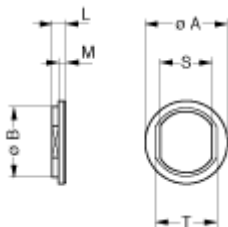

Drawings

No keying

<https://www.lemo.com/int_en/gra-00-269-gb.html>

LEMO products and services are provided "as is". LEMO makes no warranties or representations with regard to LEMO product & services or use of them, express, implied or statutory, including for accuracy, completeness, or security. The user is fully responsible for his products and applications using LEMO components.