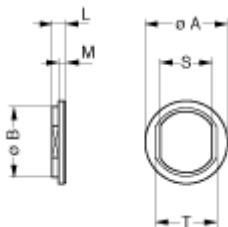

Summary

[Request a quote](#)

[Catalog](#)

Technical details

Form & Material

Shell style / Model id	GRA - Insulating washer
Housing material	Polyamide, blue
Keying	No keying
Weight	0.06 g

Environment

Environmental protection (IP rating)	No IP rating
--------------------------------------	--------------

Drawings

No keying

https://www.lemo.com/int_en/gra-00-269-ga.html

LEMO products and services are provided "as is". LEMO makes no warranties or representations with regard to LEMO product & services or use of them, express, implied or statutory, including for accuracy, completeness, or security. The user is fully responsible for his products and applications using LEMO components.

Dimensions

	A	B	L	M	S	T
mm.	10	8.8	1.8	1	6.4	8
in.	0.39	0.35	0.07	0.04	0.25	0.31

https://www.lemo.com/int_en/gra-00-269-ga.html

LEMO products and services are provided "as is". LEMO makes no warranties or representations with regard to LEMO product & services or use of them, express, implied or statutory, including for accuracy, completeness, or security. The user is fully responsible for his products and applications using LEMO components.