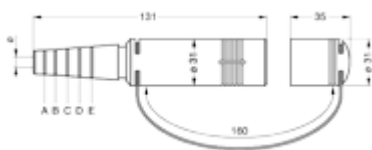

Technical details

Form & Material

Shell style / Model id	GMF - Cap for remote receptacle
Keying	No keying
Colour	Blue
Variant	Blue
Weight	42.7 g

Environment

Technical domain	Audio Video, Energy and Industrial, Medical, Test and Measurement
Environmental sealing (IP rating)	No IP rating
Temperature range	-55°C / +135°C
Climatical Category	50/175/21
Humidity (max)	<=95% [at 60 deg C /140 F]
Shielding (min)	95 dB (10 MHz)
Shielding (min)	80 dB (1 GHz)
Shock Resistance	100 g [6 ms]
Vibration	15 g [10 Hz - 2000 Hz]

Drawings

No keying

https://www.lemo.com/int_en/solutions/originals/k-outdoor-keyed/gmf-4k-080-eanz.html

LEMO products and services are provided "as is". LEMO makes no warranties or representations with regard to LEMO product & services or use of them, express, implied or statutory, including for accuracy, completeness, or security. The user is fully responsible for his products and applications using LEMO components.