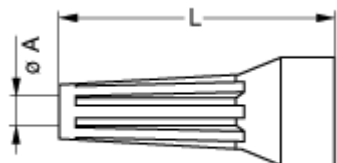

Technical details

Form & Material

Shell style / Model id	GMA - Bend relief Green
Housing material	Thermoplastic polyurethane
Keying	No keying
Colour	Green
Variant	Green
Weight	6.47 g

Environment

Technical domain	Audio Video, Energy and Industrial, Medical, Semiconductor, Specialties and Other, Test and Measurement, Transportation, Aerospace and UAV
Environmental sealing (IP rating)	No IP rating
Temperature range	-40°C / +80°C

Cable fixation

Jacket cable outside diameter [mm]	13.50 - 14.50 mm
------------------------------------	------------------

Drawings

No keying

Dimensions

	A	L
mm.	13.5	60
in.	0.53	2.36

https://www.lemo.com/int_en/solutions/originals/b-indoor-keyed/gma-4b-013-dv.html