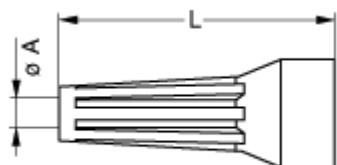

Technical details

Form & Material

Shell style / Model id	GMA - Bend relief Green
Housing material	Thermoplastic polyurethane
Keying	No keying
Colour	Green
Variant	Green
Weight	6.23 g

Environment

Technical domain	Audio Video, Energy and Industrial, Medical, Semiconductor, Specialties and Other, Test and Measurement, Transportation, Aerospace and UAV
Environmental sealing (IP rating)	No IP rating
Temperature range	-40°C / +80°C

Cable fixation

Jacket cable outside diameter [mm]	12.00 - 13.00 mm
------------------------------------	------------------

Drawings

No keying

Dimensions

	A	L
mm.	12.0	60
in.	0.47	2.36

https://www.lemo.com/int_en/solutions/originals/b-indoor-keyed/gma-4b-012-dv.html