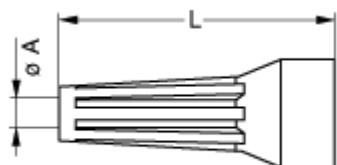

Technical details

Form & Material

Shell style / Model id	GMA - Bend relief Green
Housing material	Thermoplastic polyurethane
Keying	No keying
Colour	Green
Variant	Green
Weight	5.77 g

Environment

Technical domain	Audio Video, Energy and Industrial, Medical, Semiconductor, Specialties and Other, Test and Measurement, Transportation, Aerospace and UAV
Environmental sealing (IP rating)	No IP rating
Temperature range	-40°C / +80°C

Cable fixation

Jacket cable outside diameter [mm]	11.00 - 11.90 mm
------------------------------------	------------------

Drawings

No keying

Dimensions

	A	L
mm.	11.0	60
in.	0.43	2.36

https://www.lemo.com/int_en/solutions/originals/b-indoor-keyed/gma-4b-011-dv.html