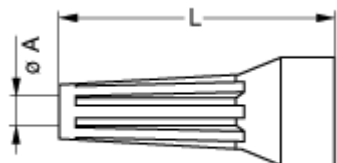

Technical details

Form & Material

Shell style / Model id	GMA - Bend relief Yellow
Housing material	Thermoplastic polyurethane
Keying	No keying
Colour	Yellow
Variant	Yellow
Weight	5.89 g

Environment

Technical domain	Audio Video, Energy and Industrial, Medical, Semiconductor, Specialties and Other, Test and Measurement, Transportation, Aerospace and UAV
Environmental sealing (IP rating)	No IP rating
Temperature range	-40°C / +80°C

Cable fixation

Jacket cable outside diameter [mm]	11.00 - 11.90 mm
------------------------------------	------------------

Drawings

No keying

Dimensions

	A	L
mm.	11.0	60
in.	0.43	2.36

https://www.lemo.com/int_en/solutions/originals/b-indoor-keyed/gma-4b-011-dj.html