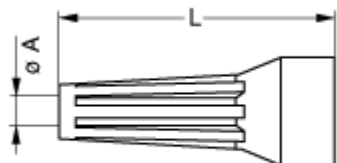

Technical details

Form & Material

Shell style / Model id	GMA - Bend relief Blue
Housing material	Thermoplastic polyurethane
Keying	No keying
Colour	Blue
Variant	Blue
Weight	5.95 g

Environment

Technical domain	Audio Video, Energy and Industrial, Medical, Semiconductor, Specialties and Other, Test and Measurement, Transportation, Aerospace and UAV
Environmental sealing (IP rating)	No IP rating
Temperature range	-40°C / +80°C

Cable fixation

Jacket cable outside diameter [mm]	11.00 - 11.90 mm
------------------------------------	------------------

Drawings

No keying

Dimensions

	A	L
mm.	11.0	60
in.	0.43	2.36

https://www.lemo.com/int_en/solutions/originals/b-indoor-keyed/gma-4b-011-da.html