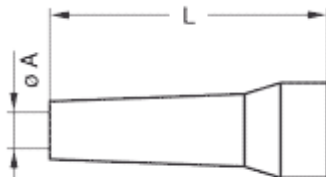

Image for illustrative purpose only

Summary

[Request a quote](#)

[Catalog](#)

Jacket cable outside diameter [mm]	8.00 - 9.00 mm
Size	2B
Series	B - Indoor keyed

https://www.lemo.com/int_en/solutions/originals/b-indoor-keyed/gma-2b-080-rv.html

Technical details

Form & Material

Shell style / Model id	GMA - Bend relief Green
Housing material	Silicone elastomer VMQ
Keying	No keying
Colour	Green
Variant	Green
Weight	0.6 g

Environment

Technical domain	Audio Video, Energy and Industrial, Medical, Semiconductor, Specialties and Other, Test and Measurement, Transportation, Aerospace and UAV
Environmental sealing (IP rating)	No IP rating
Temperature range	-60°C / +200°C
Temperature range in water steam	+140°C

Cable fixation

Jacket cable outside diameter [mm]	8.00 - 9.00 mm
------------------------------------	----------------

Drawings

No keying

Dimensions

	A	L
mm.	8.0	41
in.	0.31	1.61

https://www.lemo.com/int_en/solutions/originals/b-indoor-keyed/gma-2b-080-rv.html