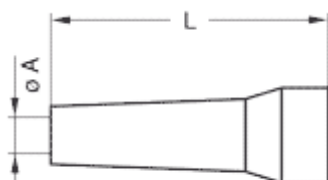

Technical details

Form & Material

Shell style / Model id	GMA - Bend relief Blue
Housing material	Silicone elastomer VMQ
Keying	No keying
Colour	Blue
Variant	Blue
Weight	1.58 g

Environment

Technical domain	Audio Video, Energy and Industrial, Medical, Semiconductor, Specialties and Other, Test and Measurement, Transportation, Aerospace and UAV
Environmental sealing (IP rating)	No IP rating
Temperature range	-60°C / +200°C
Temperature range in water steam	+140°C

Cable fixation

Jacket cable outside diameter [mm]	8.00 - 9.00 mm
------------------------------------	----------------

Drawings

No keying

Dimensions

	A	L
mm.	8.0	41
in.	0.31	1.61

https://www.lemo.com/int_en/solutions/originals/b-indoor-keyed/gma-2b-080-ra.html