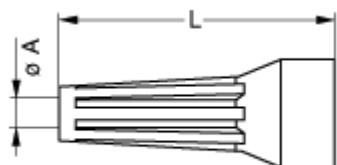

Technical details

Form & Material

Shell style / Model id	GMA - Bend relief Yellow
Housing material	Thermoplastic polyurethane
Keying	No keying
Colour	Yellow
Variant	Yellow
Weight	1.92 g

Environment

Technical domain	Audio Video, Energy and Industrial, Medical, Semiconductor, Specialties and Other, Test and Measurement, Transportation, Aerospace and UAV
Environmental sealing (IP rating)	No IP rating
Temperature range	-40°C / +80°C

Cable fixation

Jacket cable outside diameter [mm]	7.00 - 7.70 mm

Drawings

No keying

Dimensions

	A	L
mm.	7.0	36
in.	0.28	1.42

<https://www.lemo.com/int_en/solutions/originals/b-indoor-keyed/gma-2b-070-dj.html>

LEMO products and services are provided "as is". LEMO makes no warranties or representations with regard to LEMO product & services or use of them, express, implied or statutory, including for accuracy, completeness, or security. The user is fully responsible for his products and applications using LEMO components.