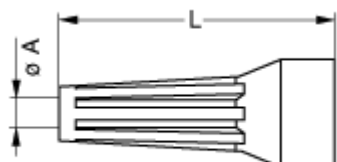

Technical details

Form & Material

Shell style / Model id	GMA - Bend relief Blue
Housing material	Thermoplastic polyurethane
Keying	No keying
Colour	Blue
Variant	Blue
Weight	1.87 g

Environment

Technical domain	Audio Video, Energy and Industrial, Medical, Semiconductor, Specialties and Other, Test and Measurement, Transportation, Aerospace and UAV
Environmental sealing (IP rating)	No IP rating
Temperature range	-40°C / +80°C

Cable fixation

Jacket cable outside diameter [mm]	7.00 - 7.70 mm
------------------------------------	----------------

Drawings

No keying

Dimensions

	A	L
mm.	7.0	36
in.	0.28	1.42

https://www.lemo.com/int_en/solutions/originals/b-indoor-keyed/gma-2b-070-da.html