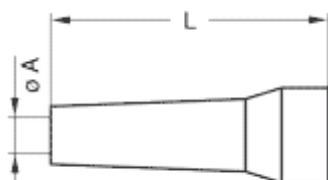

Technical details

Form & Material

Shell style / Model id	GMA - Bend relief Blue
Housing material	Silicone elastomer VMQ
Keying	No keying
Colour	Blue
Variant	Blue
Weight	1.81 g

Environment

Technical domain	Audio Video, Energy and Industrial, Medical, Semiconductor, Specialties and Other, Test and Measurement, Transportation, Aerospace and UAV
Environmental sealing (IP rating)	No IP rating
Temperature range	-60°C / +200°C
Temperature range in water steam	+140°C

Cable fixation

Jacket cable outside diameter [mm]	5.70 - 6.20 mm
------------------------------------	----------------

Drawings

No keying

Dimensions

	A	L
mm.	5.7	41
in.	0.22	1.61

https://www.lemo.com/int_en/solutions/originals/b-indoor-keyed/gma-2b-057-ra.html