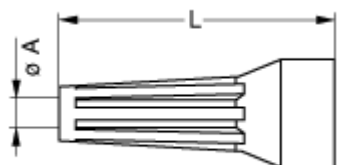

Technical details

Form & Material

Shell style / Model id	GMA - Bend relief Black
Housing material	Thermoplastic polyurethane
Keying	No keying
Colour	Black
Variant	Black
Weight	1.66 g

Environment

Technical domain	Audio Video, Energy and Industrial, Medical, Semiconductor, Specialties and Other, Test and Measurement, Transportation, Aerospace and UAV
Environmental sealing (IP rating)	No IP rating
Temperature range	-40°C / +80°C

Cable fixation

Jacket cable outside diameter [mm]	4.00 - 4.50 mm
------------------------------------	----------------

Drawings

No keying

Dimensions

	A	L
mm.	4.0	36
in.	0.16	1.42

https://www.lemo.com/int_en/solutions/originals/b-indoor-keyed/gma-2b-040-dn.html