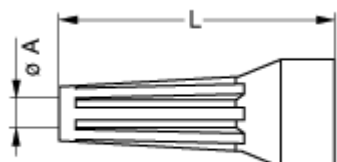

Technical details

Form & Material

Shell style / Model id	GMA - Bend relief Yellow
Housing material	Thermoplastic polyurethane
Keying	No keying
Colour	Yellow
Variant	Yellow
Weight	1.67 g

Environment

Technical domain	Audio Video, Energy and Industrial, Medical, Semiconductor, Specialties and Other, Test and Measurement, Transportation, Aerospace and UAV
Environmental sealing (IP rating)	No IP rating
Temperature range	-40°C / +80°C

Cable fixation

Jacket cable outside diameter [mm]	4.00 - 4.50 mm
------------------------------------	----------------

Drawings

No keying

Dimensions

	A	L
mm.	4.0	36
in.	0.16	1.42

https://www.lemo.com/int_en/solutions/originals/b-indoor-keyed/gma-2b-040-dj.html