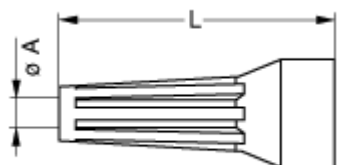

Technical details

Form & Material

Shell style / Model id	GMA - Bend relief Blue
Housing material	Thermoplastic polyurethane
Keying	No keying
Colour	Blue
Variant	Blue
Weight	1.69 g

Environment

Technical domain	Audio Video, Energy and Industrial, Medical, Semiconductor, Specialties and Other, Test and Measurement, Transportation, Aerospace and UAV
Environmental sealing (IP rating)	No IP rating
Temperature range	-40°C / +80°C

Cable fixation

Jacket cable outside diameter [mm]	4.00 - 4.50 mm
------------------------------------	----------------

Drawings

No keying

Dimensions

	A	L
mm.	4.0	36
in.	0.16	1.42

https://www.lemo.com/int_en/solutions/originals/b-indoor-keyed/gma-2b-040-da.html