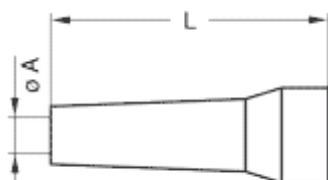

Technical details

Form & Material

Shell style / Model id	GMA - Bend relief Green
Housing material	Silicone elastomer VMQ
Keying	No keying
Colour	Green
Variant	Green
Weight	1.11 g

Environment

Technical domain	Audio Video, Energy and Industrial, Medical, Semiconductor, Specialties and Other, Test and Measurement, Transportation, Aerospace and UAV
Environmental sealing (IP rating)	No IP rating
Temperature range	-60°C / +200°C
Temperature range in water steam	+140°C

Cable fixation

Jacket cable outside diameter [mm]	4.50 - 5.00 mm
------------------------------------	----------------

Drawings

No keying

Dimensions

	A	L
mm.	4.5	34
in.	0.18	1.34

https://www.lemo.com/int_en/solutions/originals/b-indoor-keyed/gma-1b-045-rv.html